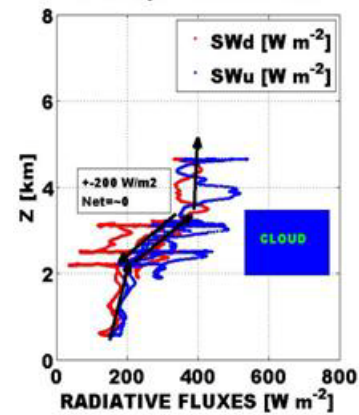

ISDAC-April 28 FLT#33 2008

ISDAC-April 24 FLT#28 2008

ISDAC-April 28 FLT#33 2008

ISDAC-April 24 FLT#28 2008

ISDAC-April 24 FLT#28 2008

**Gultepe,
Shantz,
Liu, and
Strapp**

**Environment Canada
Toronto, Ont., Canada**