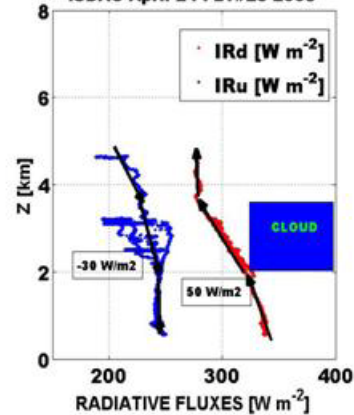

ISDAC-April 28 FLT#33 2008

ISDAC-April 24 FLT#28 2008

ISDAC-April 28 FLT#33 2008

ISDAC-April 24 FLT#28 2008

ISDAC-April 24 FLT#28 2008

**Gultepe,
Shantz,
Liu, and
Strapp**

**Environment Canada
Toronto, Ont., Canada**